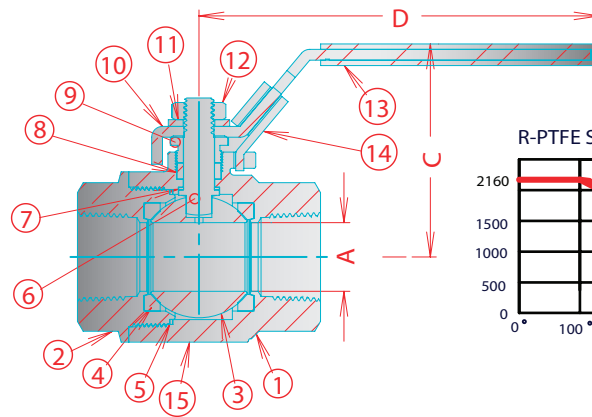

Style T2W 900

CF8M - 2160 PSI

Product Features

- 2 Piece Fully Seal Welded
- Full or Regular Port
- ASME B16.34 / API 608
- Nace MR0175-2002
- Blow Out Proof Stem
- Locking Device
- Dual Stem Seal
- Fire Safe Design
- Tested To API 598

No.	PART'S NAME	MATERIAL
1	BODY	CF8M
2	CAP	CF8M
3	BALL	CF8M
4	BALL SEAT	R-PTFE
5	JOINT GASKET	GRAPHITE
6	STEM	316 SS
7	THRUST WASHER	R-PTFE
8	STEM PACKING	GRAPHITE
9	GLAND NUT	304 SS
10	HANDLE	304 SS
11	SPRING WASHER	304 SS
12	STEM NUT	304 SS
13	HANDLE COVER	PLASTIC
14	LOCKING DEVICE	304 SS
15	NAME PLATE	304 SS

DIMENSIONS																	
SIZE		Bore	A		B		C		D		H		J		K	L	ISO 5211
in	mm		in	mm	in	mm	in	mm	in	mm	in	mm	in	mm			
1/4"	6.4	FP	0.43	11.00	2.65	67.31	2.24	57.00	5.00	127.00	0.20	4.95	0.31	7.85	1.42	1/4-20UNC	F03
3/8"	9.5	FP	0.43	11.00	2.65	67.31	2.24	57.00	5.00	127.00	0.20	4.95	0.31	7.85	1.42	1/4-20UNC	F03
1/2"	12.7	FP	0.50	12.70	2.65	67.31	2.17	55.09	5.00	127.00	0.20	4.95	0.31	7.85	1.42	1/4-20UNC	F03
3/4"	19.1	RP	0.59	15.01	3.08	78.23	2.38	60.40	5.00	127.00	0.20	4.95	0.31	7.85	1.42	1/4-20UNC	F03
3/4"	19.1	FP	0.79	19.99	3.08	78.23	2.95	75.01	5.83	147.90	0.27	6.96	0.43	11.00	1.65	1/4-20UNC	F04
1"	25.4	RP	0.79	19.99	3.54	89.92	2.95	75.01	5.83	147.90	0.27	6.96	0.43	11.00	1.65	1/4-20UNC	F04
1"	25.4	FP	1.00	25.40	3.54	89.92	3.09	78.41	5.83	147.90	0.27	6.96	0.43	11.00	1.65	1/4-20UNC	F04
1-1/4"	32.0	FP	1.26	32.00	4.01	101.85	3.73	94.69	8.19	207.90	0.27	6.96	0.56	14.20	1.97	1/4-20UNC	F05
1-1/2"	38.1	RP	1.26	32.00	4.26	108.20	3.73	94.69	8.19	207.90	0.35	8.99	0.56	14.20	1.97	1/4-20UNC	F05
1-1/2"	38.1	FP	1.50	38.00	4.72	119.99	3.96	100.61	8.19	207.90	0.37	9.50	0.56	14.20	1.97	1/4-20UNC	F05
2"	50.8	RP	1.50	38.00	4.94	125.48	3.96	100.61	8.19	207.90	0.35	8.99	0.56	14.20	1.97	1/4-20UNC	F05
2"	50.8	FP	2.00	50.80	5.51	140.00	4.42	112.19	10.15	257.81	0.39	9.96	0.62	15.75	2.76	5/16-18UNC	F07