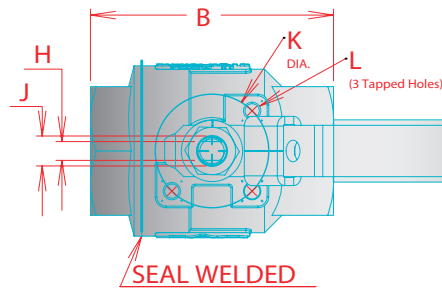

Style T2W 900

CF8M - 2160 PSI

Product Features

- 2 Piece Fully Seal Welded
- Full or Regular Port
- ASME B16.34 / API 608
- Nace MR0175-2002
- Blow Out Proof Stem
- Locking Device
- Dual Stem Seal
- Fire Safe Design
- Tested To API 598

No.	PART'S NAME	MATERIAL
1	BODY	CF8M
2	CAP	CF8M
3	BALL	CF8M
4	BALL SEAT	R-PTFE
5	JOINT GASKET	GRAPHITE
6	STEM	316 SS
7	THRUST WASHER	R-PTFE
8	STEM PACKING	GRAPHITE
9	GLAND NUT	304 SS
10	HANDLE	304 SS
11	SPRING WASHER	304 SS
12	STEM NUT	304 SS
13	HANDLE COVER	PLASTIC
14	LOCKING DEVICE	304 SS
15	NAME PLATE	304 SS

DIMENSIONS																	
SIZE		Bore	A		B		C		D		H		J		K	L	ISO 5211
in	mm		in	mm	in	mm	in	mm	in	mm	in	mm	in	mm			
1/4"	6.4	FP	0.43	11.00	2.65	67.31	2.24	57.00	5.00	127.00	0.20	4.95	0.31	7.85	1.42	1/4-20UNC	F03
3/8"	9.5	FP	0.43	11.00	2.65	67.31	2.24	57.00	5.00	127.00	0.20	4.95	0.31	7.85	1.42	1/4-20UNC	F03
1/2"	12.7	FP	0.50	12.70	2.65	67.31	2.17	55.09	5.00	127.00	0.20	4.95	0.31	7.85	1.42	1/4-20UNC	F03
3/4"	19.1	RP	0.59	15.01	3.08	78.23	2.38	60.40	5.00	127.00	0.20	4.95	0.31	7.85	1.42	1/4-20UNC	F03
3/4"	19.1	FP	0.79	19.99	3.08	78.23	2.95	75.01	5.83	147.90	0.27	6.96	0.43	11.00	1.65	1/4-20UNC	F04
1"	25.4	RP	0.79	19.99	3.54	89.92	2.95	75.01	5.83	147.90	0.27	6.96	0.43	11.00	1.65	1/4-20UNC	F04
1"	25.4	FP	1.00	25.40	3.54	89.92	3.09	78.41	5.83	147.90	0.27	6.96	0.43	11.00	1.65	1/4-20UNC	F04
1-1/4"	32.0	FP	1.26	32.00	4.01	101.85	3.73	94.69	8.19	207.90	0.27	6.96	0.56	14.20	1.97	1/4-20UNC	F05
1-1/2"	38.1	RP	1.26	32.00	4.26	108.20	3.73	94.69	8.19	207.90	0.35	8.99	0.56	14.20	1.97	1/4-20UNC	F05
1-1/2"	38.1	FP	1.50	38.00	4.72	119.99	3.96	100.61	8.19	207.90	0.37	9.50	0.56	14.20	1.97	1/4-20UNC	F05
2"	50.8	RP	1.50	38.00	4.94	125.48	3.96	100.61	8.19	207.90	0.35	8.99	0.56	14.20	1.97	1/4-20UNC	F05
2"	50.8	FP	2.00	50.80	5.51	140.00	4.42	112.19	10.15	257.81	0.39	9.96	0.62	15.75	2.76	5/16-18UNC	F07