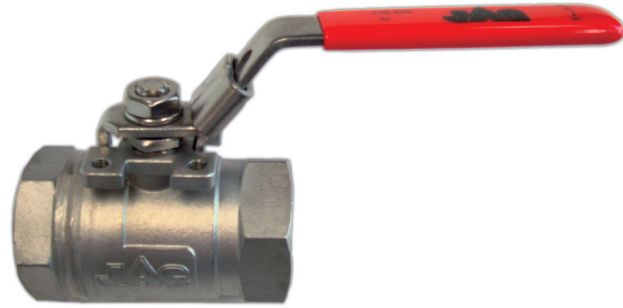

Style T2W 900

CF8M - 2160 PSI

Product Features

- 2 Piece Fully Seal Welded
- Full or Regular Port
- ASME B16.34 / API 608
- Nace MR0175-2002
- Blow Out Proof Stem
- Locking Device
- Dual Stem Seal
- Fire Safe Design
- Tested To API 598

No.	PART'S NAME	MATERIAL
1	BODY	CF8M
2	CAP	CF8M
3	BALL	CF8M
4	BALL SEAT	R-PTFE
5	JOINT GASKET	GRAPHITE
6	STEM	316 SS
7	THRUST WASHER	R-PTFE
8	STEM PACKING	GRAPHITE
9	GLAND NUT	304 SS
10	HANDLE	304 SS
11	SPRING WASHER	304 SS
12	STEM NUT	304 SS
13	HANDLE COVER	PLASTIC
14	LOCKING DEVICE	304 SS
15	NAME PLATE	304 SS